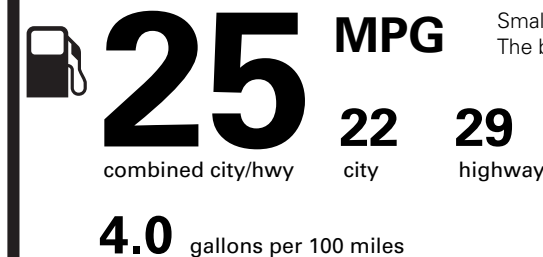

FUNCTIONAL

- 8" LCD CNTR STK TOUCHSCRN
- ELECTRIC PWR ASST STEERING
- INTELLIGENT ACCESS W/PUSH BUTTON START
- LANE-KEEPING SYSTEM
- LINCOLN CONNECT - 4G MODEM WITH WIFI CAPABILITY
- LINCOLN DRIVE MODES
- REMOTE KEYLESS ENTRY
- REMOTE START
- REVERSE PARKING AID
- STOP-START SYSTEM
- SYNC3® W/ VOICE ACT NAV
- UNIVERSAL GARAGE DOOR OPEN

SAFETY/SECURITY

- ADVANCETRAC WITH RSC
- AIRBAGS - SIDE IMPACT / CURTAINS
- AIRBAGS-DRVR&PASS KNEE
- AIRBAGS-DUAL-STAGE FRONT
- AUTO HIGH BEAMS
- BLIND SPOT DETECTION W/CTA
- PASSIVE ANTI-THEFT SECURILOCK SYSTEM
- PRE-COLLISION ASSIST W/AEB
- SOS POST CRASH SYSTEM

WARRANTY

- 4YR/50K MILE WARRANTY
- 4YR/50K PICKUPDELIVERY SVC
- 6YR/70K MI POWERTRAIN WARR

INCLUDED ON THIS VEHICLE

(MSRP)

EQUIPMENT GROUP 101A

1,650.00

- CONVENIENCE PACKAGE
- VOICE-ACTIVATED NAVIGATION

OPTIONAL EQUIPMENT/OTHER

- 2021 MODEL YEAR
- ICED MOCHA 695.00
- 225/60R18 100V A/S BSW TIRES
- 17" MINI SPARE WHEEL W/TIRE 150.00
- 18" BRT MACH ALUM WHL DK TARN ELEMENTS PACKAGE 1,100.00
- .HEATED STEERING WHEEL
- .HEATED REAR SEATS
- .HEATED/VENTILATED D/P SEATS
- .WINDSHIELD WIPER DE-ICER
- .RAIN SENSING WIPERS
- FRONT LICENSE PLATE BRACKET NO CHARGE

PRICE INFORMATION

BASE PRICE	$36,105.00
TOTAL OPTIONS/OTHER	3,595.00
TOTAL VEHICLE & OPTIONS/OTHER	39,700.00
DESTINATION & DELIVERY	1,095.00

EPA DOT Fuel Economy and Environment

Gasoline Vehicle

Fuel Economy

Small SUVs range from 16 to 120 MPG. The best vehicle rates 141 MPGe.

You spend $500

more in fuel costs over 5 years compared to the average new vehicle.

Annual fuel cost $1,600